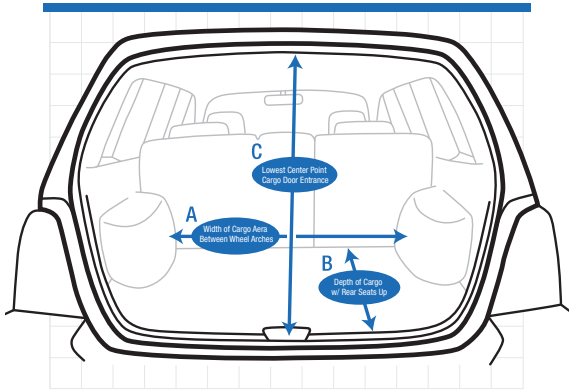

CAR SIZING CHART

MEASURING YOUR CAR FOR THE VARIOCAGE

Check to see if your car has a raised sill at the rear cargo entrance. If the sill is raised, you should put something flat under the cage so its doors can open correctly. We recommend rigid foam board insulation to minimize interference with your car's crumple zone. The floor of the cargo area should be flat.

- A**—Measure the narrowest usable area across the floor of the cargo area where you would position the crate
(Note: The narrowest usable area is often between the rear wheel wells or at the bottom of the cargo door entrance.)
- B**—Measure the usable length of the cargo floor from the back seat to the door sill
(Note: The front & back of the cage are angled. Total cage length is approximately 12" narrower at the top.)
- C**—Measure the height from the cargo floor to the lowest point at the top of the cargo door entrance
(Note: Be sure to measure the shortest point which is often at the sides of the cargo entrance not in the middle.)

Variocage is adjustable in length. The slope of the front, back and sides are angled so it can easily fit in a typical cargo area. If you have a door with a steep angle, it may not close properly with the crate fully extended. Consider the final adjusted length of the cage to be sure it will offer enough space for your dog.